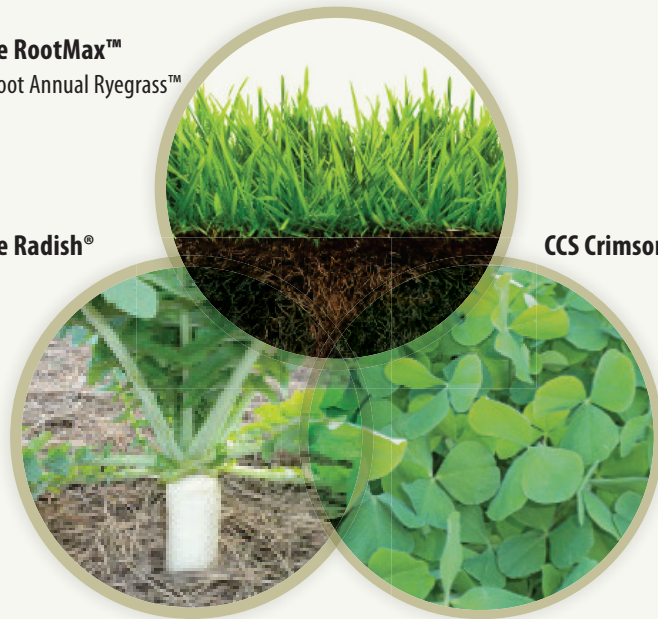

TillageMax-Indy™

Pre-Innoculated high performance cover crop BLEND

KEY BENEFITS

- Increases yields and profits
- Improves soil health & fertility
- Scavenges nutrients, esp. nitrogen
- Reduces soil compaction
- Suppresses weed growth
- Enhances seed bed
- Reduces input
- Helps control nematodes

What's unique about TillageMax-Indy™ ?

This blend provides a combination of deep soil tillage and yield improvements achieved only by Tillage Radish®, the soil building benefits of Deep Root Annual Ryegrass™ and the nitrogen fixing advantages of CCS Crimson Clover™. This is a high performance cover crop blend.

Tillage RootMax™

Deep Root Annual Ryegrass™

Tillage Radish®

CCS Crimson Clover™

PLANTING TIPS & SEEDING RATE

Planting: Plant 30 days prior to the first killing frost

Seeding Rate:

- **Drilling:** 18 lbs/acre
- **Broadcast / Aerial:** 20-22 lbs/acre